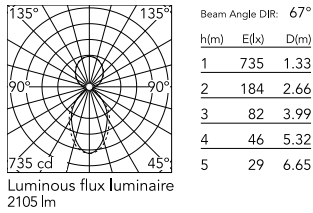

Physical

Colour	Black
Trim	No
Orientation	Fixed
Length (mm)	845
Net weight (kg)	4.80
IP internal	20
IP external	20

Download

Mounting instructions [↓ PDF](#)

Photometric Files

LDT / IES [↓ ZIP](#)

Technical Drawings

2D [↓ ZIP](#)

3D [↓ ZIP](#)

Schematic light drawing

Photometric

Lighting type	Direct, Indirect
Light distribution	Asymmetric
CCT (K)	3000
CRI>	80
Beam angle C0-180 (°)	67
Beam angle C90-270 (°)	76
UGR _L	<19