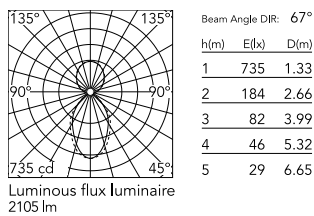

Physical

Colour	Anodized Grey
Trim	No
Orientation	Fixed
Length (mm)	845
Net weight (kg)	4.80
IP internal	20
IP external	20

Download

Mounting instructions [↓ PDF](#)

Photometric Files

LDT / IES [↓ ZIP](#)

Technical Drawings

2D [↓ ZIP](#)

3D [↓ ZIP](#)

Schematic light drawing

Photometric

Lighting type	Direct, Indirect
Light distribution	Asymmetric
CCT (K)	3000
CRI>	80
Beam angle C0-180 (°)	67
Beam angle C90-270 (°)	76
UGR _L	<19