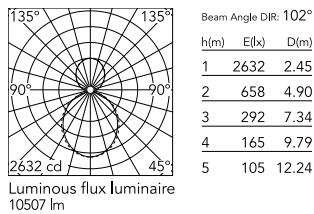

Physical

Colour	White
Trim	No
Orientation	Fixed
Length (mm)	3095
Net weight (kg)	13.6
IP internal	20
IP external	20

Download

Mounting instructions [↓ PDF](#)

Photometric Files

LDT / IES [↓ ZIP](#)

Technical Drawings

2D [↓ ZIP](#)

3D [↓ ZIP](#)

Schematic light drawing

Photometric

Lighting type	Direct, Indirect
Light distribution	Asymmetric
CCT (K)	3000
CRI>	80
Beam angle C0-180 (°)	102
Beam angle C90-270 (°)	106

Electrical