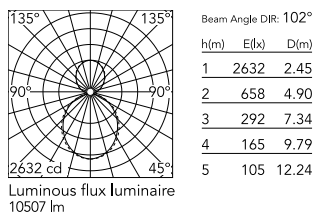

### Physical

Colour	Black
Trim	No
Orientation	Fixed
Length (mm)	3095
Net weight (kg)	13.6
IP internal	20
IP external	20

### Photometric Files

LDT / IES [↓ ZIP](#)

### Technical Drawings

2D [↓ ZIP](#)

3D [↓ ZIP](#)

## Schematic light drawing