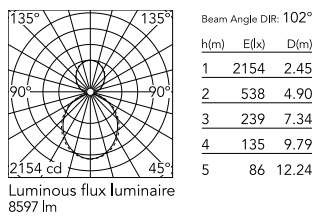

Physical

| | |
|-----------------|-------|
| Colour | White |
| Trim | No |
| Orientation | Fixed |
| Length (mm) | 2530 |
| Net weight (kg) | 11 |
| IP internal | 20 |
| IP external | 20 |

Download

Mounting instructions [↓ PDF](#)

Photometric Files

LDT / IES [↓ ZIP](#)

Technical Drawings

2D [↓ ZIP](#)

3D [↓ ZIP](#)

Schematic light drawing

Photometric

| | |
|------------------------|------------------|
| Lighting type | Direct, Indirect |
| Light distribution | Asymmetric |
| CCT (K) | 3000 |
| CRI> | 80 |
| Beam angle C0-180 (°) | 102 |
| Beam angle C90-270 (°) | 106 |