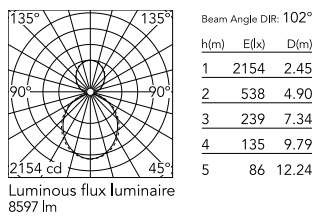

Physical

Colour	Black
Trim	No
Orientation	Fixed
Length (mm)	2530
Net weight (kg)	11
IP internal	20
IP external	20

Download

Mounting instructions [↓ PDF](#)

Photometric Files

LDT / IES [↓ ZIP](#)

Technical Drawings

2D [↓ ZIP](#)

3D [↓ ZIP](#)

Schematic light drawing

Photometric

Lighting type	Direct, Indirect
Light distribution	Asymmetric
CCT (K)	3000
CRI>	80
Beam angle C0-180 (°)	102
Beam angle C90-270 (°)	106

Electrical