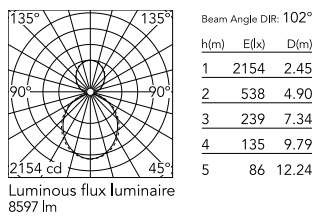

Physical

| | |
|-----------------|---------------|
| Colour | Anodized Grey |
| Trim | No |
| Orientation | Fixed |
| Length (mm) | 2530 |
| Net weight (kg) | 11 |
| IP internal | 20 |
| IP external | 20 |

Photometric

| | |
|------------------------|------------------|
| Lighting type | Direct, Indirect |
| Light distribution | Asymmetric |
| CCT (K) | 3000 |
| CRI> | 80 |
| Beam angle C0-180 (°) | 102 |
| Beam angle C90-270 (°) | 106 |