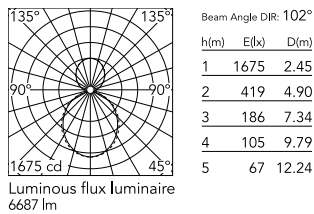

Physical

Colour	White
Trim	No
Orientation	Fixed
Length (mm)	1970
Net weight (kg)	8.10
IP internal	20
IP external	20

Download

Mounting instructions [↓ PDF](#)

Photometric Files

LDT / IES [↓ ZIP](#)

Technical Drawings

2D [↓ ZIP](#)

3D [↓ ZIP](#)

Schematic light drawing

Photometric

Lighting type	Direct, Indirect
Light distribution	Asymmetric
CCT (K)	3000
CRI>	80
Beam angle C0-180 (°)	102
Beam angle C90-270 (°)	106

Electrical