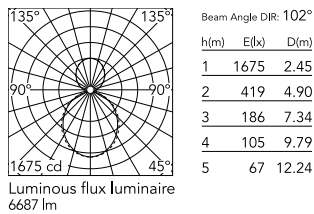

Physical

Colour	Black
Trim	No
Orientation	Fixed
Length (mm)	1970
Net weight (kg)	8.10
IP internal	20
IP external	20

Download

Mounting instructions [↓ PDF](#)

Photometric Files

LDT / IES [↓ ZIP](#)

Technical Drawings

2D [↓ ZIP](#)

3D [↓ ZIP](#)

Schematic light drawing

Photometric

Lighting type	Direct, Indirect
Light distribution	Asymmetric
CCT (K)	3000
CRI>	80
Beam angle C0-180 (°)	102
Beam angle C90-270 (°)	106

Electrical