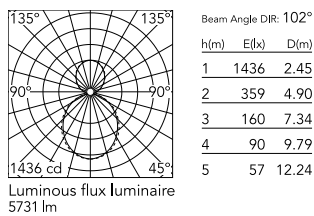

Physical

Colour	White
Trim	No
Orientation	Fixed
Length (mm)	1690
Net weight (kg)	7.40
IP internal	20
IP external	20

Download

Mounting instructions [↓ PDF](#)

Photometric Files

LDT / IES [↓ ZIP](#)

Technical Drawings

2D [↓ ZIP](#)

3D [↓ ZIP](#)

Schematic light drawing

Photometric

Lighting type	Direct, Indirect
Light distribution	Asymmetric
CCT (K)	3000
CRI>	80
Beam angle C0-180 (°)	102
Beam angle C90-270 (°)	106

Electrical