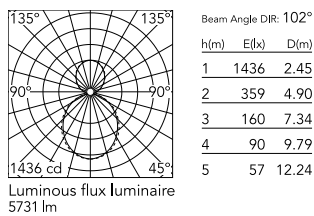

Physical

Colour	Black
Trim	No
Orientation	Fixed
Length (mm)	1690
Net weight (kg)	7.40
IP internal	20
IP external	20

Download

Mounting instructions [↓ PDF](#)

Photometric Files

LDT / IES [↓ ZIP](#)

Technical Drawings

2D [↓ ZIP](#)

3D [↓ ZIP](#)

Schematic light drawing

Photometric

Lighting type	Direct, Indirect
Light distribution	Asymmetric
CCT (K)	3000
CRI>	80
Beam angle C0-180 (°)	102
Beam angle C90-270 (°)	106

Electrical