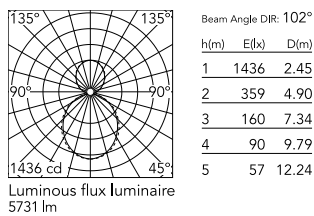

Physical

| | |
|-----------------|---------------|
| Colour | Anodized Grey |
| Trim | No |
| Orientation | Fixed |
| Length (mm) | 1690 |
| Net weight (kg) | 7.40 |
| IP internal | 20 |
| IP external | 20 |

Photometric

| | |
|------------------------|------------------|
| Lighting type | Direct, Indirect |
| Light distribution | Asymmetric |
| CCT (K) | 3000 |
| CRI> | 80 |
| Beam angle C0-180 (°) | 102 |
| Beam angle C90-270 (°) | 106 |