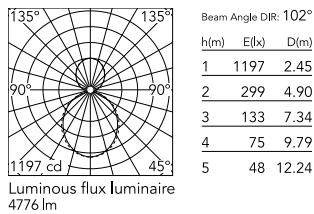

### Physical

Colour	White
Trim	No
Orientation	Fixed
Length (mm)	1405
Net weight (kg)	6.60
IP internal	20
IP external	20

### Photometric Files

LDT / IES [↓ ZIP](#)

### Technical Drawings

2D [↓ ZIP](#)

3D [↓ ZIP](#)

## Schematic light drawing