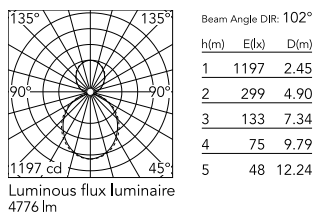

Physical

Colour	Black
Trim	No
Orientation	Fixed
Length (mm)	1405
Net weight (kg)	6.60
IP internal	20
IP external	20

Download

Mounting instructions [↓ PDF](#)

Photometric Files

LDT / IES [↓ ZIP](#)

Technical Drawings

2D [↓ ZIP](#)

3D [↓ ZIP](#)

Schematic light drawing

Photometric

Lighting type	Direct, Indirect
Light distribution	Asymmetric
CCT (K)	3000
CRI>	80
Beam angle C0-180 (°)	102
Beam angle C90-270 (°)	106

Electrical