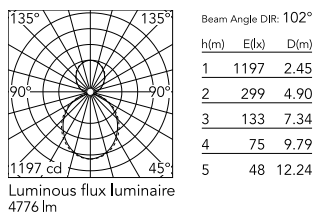

Physical

| | |
|-----------------|---------------|
| Colour | Anodized Grey |
| Trim | No |
| Orientation | Fixed |
| Length (mm) | 1405 |
| Net weight (kg) | 6.60 |
| IP internal | 20 |
| IP external | 20 |

Photometric

| | |
|------------------------|------------------|
| Lighting type | Direct, Indirect |
| Light distribution | Asymmetric |
| CCT (K) | 3000 |
| CRI> | 80 |
| Beam angle C0-180 (°) | 102 |
| Beam angle C90-270 (°) | 106 |