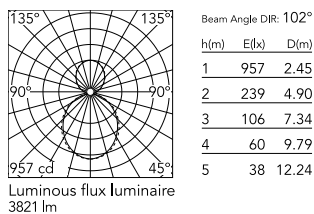

Physical

Colour	White
Trim	No
Orientation	Fixed
Length (mm)	1125
Net weight (kg)	5
IP internal	20
IP external	20

Download

Mounting instructions [↓ PDF](#)

Photometric Files

LDT / IES [↓ ZIP](#)

Technical Drawings

2D [↓ ZIP](#)

3D [↓ ZIP](#)

Schematic light drawing

Photometric

Lighting type	Direct, Indirect
Light distribution	Asymmetric
CCT (K)	3000
CRI>	80
Beam angle C0-180 (°)	102
Beam angle C90-270 (°)	106

Electrical