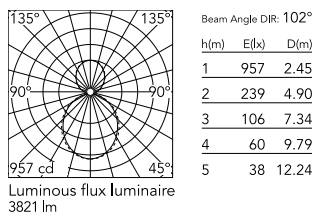

Physical

Colour	Black
Trim	No
Orientation	Fixed
Length (mm)	1125
Net weight (kg)	5
IP internal	20
IP external	20

Download

Mounting instructions [↓ PDF](#)

Photometric Files

LDT / IES [↓ ZIP](#)

Technical Drawings

2D [↓ ZIP](#)

3D [↓ ZIP](#)

Schematic light drawing

Photometric

Lighting type	Direct, Indirect
Light distribution	Asymmetric
CCT (K)	3000
CRI>	80
Beam angle C0-180 (°)	102
Beam angle C90-270 (°)	106

Electrical