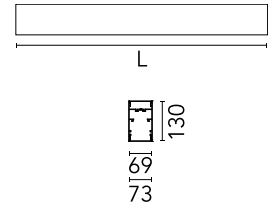

LED modular system for suspended installation, including LED luminaires, aluminum installation profile, and diffusers. Drivers included in lighting modules for 220-240V connection to mains or to other lighting modules. Suspension kit included.