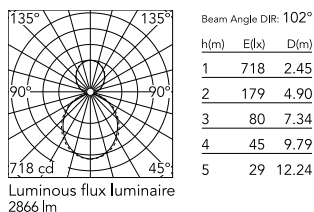

Schematic light drawing

Photometric

Lighting type	Direct, Indirect
Light distribution	Asymmetric
CCT (K)	3000
CRI>	80
Beam angle C0-180 (°)	102
Beam angle C90-270 (°)	106

Electrical

Insulation class	I
Frequency (Hz)	50/60
Power supply	Integrated
Dimmable	No
Power supply type	Non Dimmable
Emergency	No

Notes

Opal Diffuser: Diffuse, glare free and uniform lighting throughout the room. /
Emergency: Emergency Module available in all versions, length 1405 mm. In normal use, it uses the same power consumption as the standard In-Finity. In emergency use, it emits 10% of normal use during 3 hours. Endcaps: must be ordered separately. Consult Flos Architectural team for a configuration without end caps.