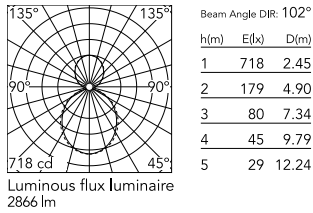

Physical

Colour	Black
Trim	No
Orientation	Fixed
Length (mm)	845
Net weight (kg)	4.80
IP internal	20
IP external	20

Download

Mounting instructions [↓ PDF](#)

Photometric Files

LDT / IES [↓ ZIP](#)

Technical Drawings

2D [↓ ZIP](#)

3D [↓ ZIP](#)

Schematic light drawing

Photometric

Lighting type	Direct, Indirect
Light distribution	Asymmetric
CCT (K)	3000
CRI>	80
Beam angle C0-180 (°)	102
Beam angle C90-270 (°)	106

Electrical