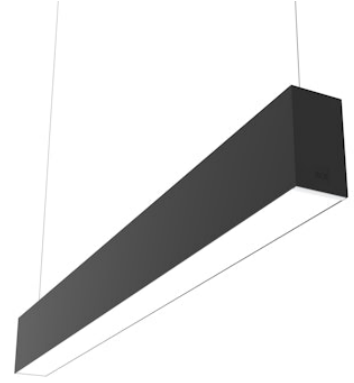

FLOS

■ N70U083G14B Black

In-Finity 70 Suspension Up & Down 3000K General Lighting

Designed by FLOS Architectural, 2017

LED modular system for suspended installation, including LED luminaires, aluminum installation profile, and diffusers. Drivers included in lighting modules for 220-240V connection to mains or to other lighting modules. Suspension kit included.

Are you a professional and your project needs consulting and support?

[BOOK AN APPOINTMENT](#)

Main specifications

Mounting	Suspension
Environments	Indoor dry location
Light source type	LED
Light sources included	Yes
LED type	Top LED
Lamp category	LED
Number of lamps	1
Power (W)	30
Lumen Output (lm)	2866

Physical

Colour	Black
Trim	No
Orientation	Fixed
Length (mm)	845
Net weight (kg)	4.80
IP internal	20
IP external	20

Download

Mounting instructions [↓ PDF](#)

Photometric Files

LDT / IES [↓ ZIP](#)

Technical Drawings