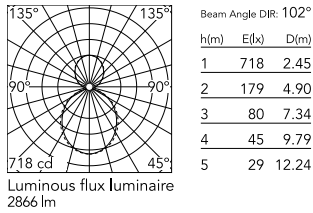

Physical

Colour	Anodized Grey
Trim	No
Orientation	Fixed
Length (mm)	845
Net weight (kg)	4.80
IP internal	20
IP external	20

Download

Mounting instructions [↓ PDF](#)

Photometric Files

LDT / IES [↓ ZIP](#)

Technical Drawings

2D [↓ ZIP](#)

3D [↓ ZIP](#)

Schematic light drawing

Photometric

Lighting type	Direct, Indirect
Light distribution	Asymmetric
CCT (K)	3000
CRI>	80
Beam angle C0-180 (°)	102
Beam angle C90-270 (°)	106

Electrical