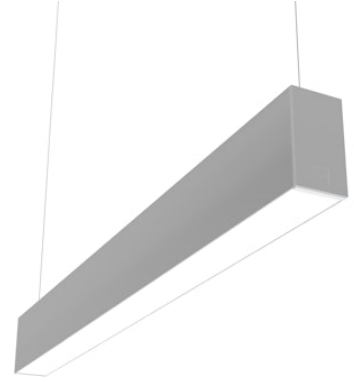

# FLOS

N70U303G02BDA Anodized Grey

## In-Finity 70 Suspension Up & Down 3000K General Lighting Dali

Designed by FLOS Architectural, 2017

LED modular system for suspended installation, including LED luminaires, aluminum installation profile, and diffusers. Drivers included in lighting modules for 220-240V connection to mains or to other lighting modules. Suspension kit included.