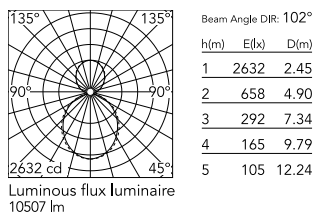

### Physical

Colour	Anodized Grey
Trim	No
Orientation	Fixed
Length (mm)	3095
Net weight (kg)	13.6
IP internal	20
IP external	20

### Photometric Files

LDT / IES [↓ ZIP](#)

### Technical Drawings

2D [↓ ZIP](#)

3D [↓ ZIP](#)

## Schematic light drawing