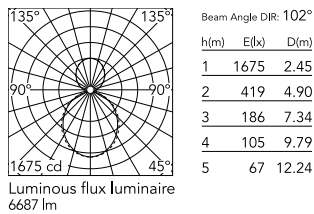

Physical

Colour	White
Trim	No
Orientation	Fixed
Length (mm)	1970
Net weight (kg)	8.10
IP internal	20
IP external	20

Download

[Mounting instructions](#) PDF

Photometric Files

[LDT / IES](#) ZIP

Technical Drawings

[2D](#) ZIP

[3D](#) ZIP

Schematic light drawing

Photometric

Lighting type	Direct, Indirect
Light distribution	Asymmetric
CCT (K)	3000
CRI>	80
Beam angle C0-180 (°)	102
Beam angle C90-270 (°)	106

Electrical