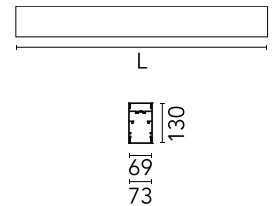

LED modular system for suspended installation, including LED luminaires, aluminum installation profile, and diffusers. Drivers included in lighting modules for 220-240V connection to mains or to other lighting modules. Suspension kit included.