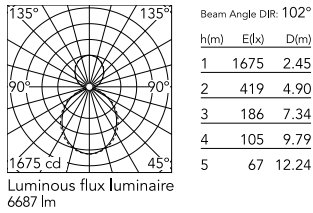

Physical

Colour	Black
Trim	No
Orientation	Fixed
Length (mm)	1970
Net weight (kg)	8.10
IP internal	20
IP external	20

Download

Mounting instructions [↓ PDF](#)

Photometric Files

LDT / IES [↓ ZIP](#)

Technical Drawings

2D [↓ ZIP](#)

3D [↓ ZIP](#)

Schematic light drawing

Photometric

Lighting type	Direct, Indirect
Light distribution	Asymmetric
CCT (K)	3000
CRI>	80
Beam angle C0-180 (°)	102
Beam angle C90-270 (°)	106

Electrical