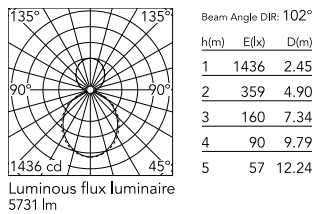

Physical

Colour	White
Trim	No
Orientation	Fixed
Length (mm)	1690
Net weight (kg)	7.40
IP internal	20
IP external	20

Download

Mounting instructions [↓ PDF](#)

Photometric Files

LDT / IES [↓ ZIP](#)

Technical Drawings

2D [↓ ZIP](#)

3D [↓ ZIP](#)

Schematic light drawing

Photometric

Lighting type	Direct, Indirect
Light distribution	Asymmetric
CCT (K)	3000
CRI>	80
Beam angle C0-180 (°)	102
Beam angle C90-270 (°)	106

Electrical