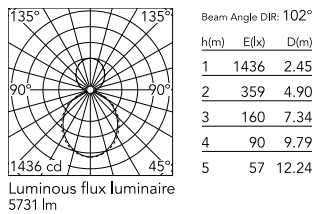

Physical

Colour	Anodized Grey
Trim	No
Orientation	Fixed
Length (mm)	1690
Net weight (kg)	7.40
IP internal	20
IP external	20

Download

Mounting instructions [↓ PDF](#)

Photometric Files

LDT / IES [↓ ZIP](#)

Technical Drawings

2D [↓ ZIP](#)

3D [↓ ZIP](#)

Schematic light drawing

Photometric

Lighting type	Direct, Indirect
Light distribution	Asymmetric
CCT (K)	3000
CRI>	80
Beam angle C0-180 (°)	102
Beam angle C90-270 (°)	106

Electrical