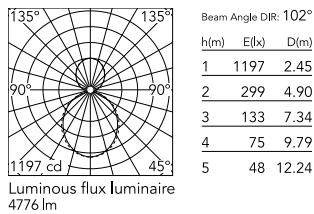

Physical

Colour	White
Trim	No
Orientation	Fixed
Length (mm)	1405
Net weight (kg)	6.60
IP internal	20
IP external	20

Download

Mounting instructions [↓ PDF](#)

Photometric Files

LDT / IES [↓ ZIP](#)

Technical Drawings

2D [↓ ZIP](#)

3D [↓ ZIP](#)

Schematic light drawing

Photometric

Lighting type	Direct, Indirect
Light distribution	Asymmetric
CCT (K)	3000
CRI>	80
Beam angle C0-180 (°)	102
Beam angle C90-270 (°)	106

Electrical