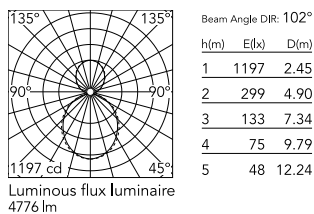

### Physical

Colour	Black
Trim	No
Orientation	Fixed
Length (mm)	1405
Net weight (kg)	6.60
IP internal	20
IP external	20

### Photometric Files

LDT / IES [↓ ZIP](#)

### Technical Drawings

2D [↓ ZIP](#)

3D [↓ ZIP](#)

## Schematic light drawing