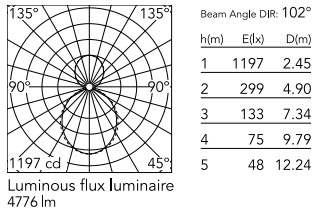

Physical

Colour	Anodized Grey
Trim	No
Orientation	Fixed
Length (mm)	1405
Net weight (kg)	6.60
IP internal	20
IP external	20

Download

Mounting instructions [↓ PDF](#)

Photometric Files

LDT / IES [↓ ZIP](#)

Technical Drawings

2D [↓ ZIP](#)

3D [↓ ZIP](#)

Schematic light drawing

Photometric

Lighting type	Direct, Indirect
Light distribution	Asymmetric
CCT (K)	3000
CRI>	80
Beam angle C0-180 (°)	102
Beam angle C90-270 (°)	106

Electrical