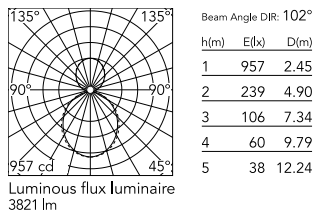

### Physical

Colour	White
Trim	No
Orientation	Fixed
Length (mm)	1125
Net weight (kg)	5
IP internal	20
IP external	20

### Photometric Files

LDT / IES [↓ ZIP](#)

### Technical Drawings

2D [↓ ZIP](#)

3D [↓ ZIP](#)

## Schematic light drawing