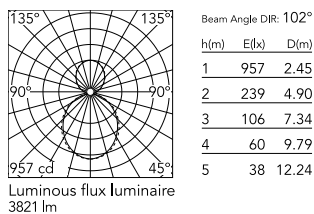

Physical

Colour	Anodized Grey
Trim	No
Orientation	Fixed
Length (mm)	1125
Net weight (kg)	5
IP internal	20
IP external	20

Download

Mounting instructions [↓ PDF](#)

Photometric Files

LDT / IES [↓ ZIP](#)

Technical Drawings

2D [↓ ZIP](#)

3D [↓ ZIP](#)

Schematic light drawing

Photometric

Lighting type	Direct, Indirect
Light distribution	Asymmetric
CCT (K)	3000
CRI>	80
Beam angle C0-180 (°)	102
Beam angle C90-270 (°)	106

Electrical