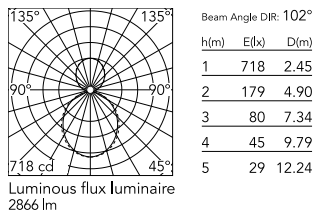

Physical

Colour	White
Trim	No
Orientation	Fixed
Length (mm)	845
Net weight (kg)	4.80
IP internal	20
IP external	20

Download

Mounting instructions [↓ PDF](#)

Photometric Files

LDT / IES [↓ ZIP](#)

Technical Drawings

2D [↓ ZIP](#)

3D [↓ ZIP](#)

Schematic light drawing

Photometric

Lighting type	Direct, Indirect
Light distribution	Asymmetric
CCT (K)	3000
CRI>	80
Beam angle C0-180 (°)	102
Beam angle C90-270 (°)	106

Electrical