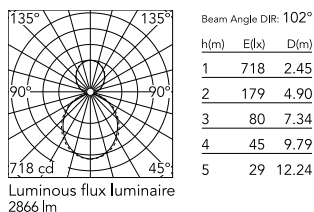

Physical

Colour	Black
Trim	No
Orientation	Fixed
Length (mm)	845
Net weight (kg)	4.80
IP internal	20
IP external	20

Download

Mounting instructions [↓ PDF](#)

Photometric Files

LDT / IES [↓ ZIP](#)

Technical Drawings

2D [↓ ZIP](#)

3D [↓ ZIP](#)

Schematic light drawing

Photometric

Lighting type	Direct, Indirect
Light distribution	Asymmetric
CCT (K)	3000
CRI>	80
Beam angle C0-180 (°)	102
Beam angle C90-270 (°)	106

Electrical