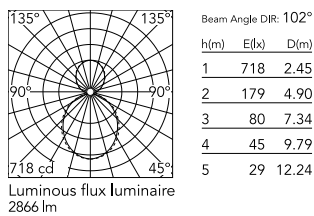

Physical

Colour	Anodized Grey
Trim	No
Orientation	Fixed
Length (mm)	845
Net weight (kg)	4.80
IP internal	20
IP external	20

Download

Mounting instructions [↓ PDF](#)

Photometric Files

LDT / IES [↓ ZIP](#)

Technical Drawings

2D [↓ ZIP](#)

3D [↓ ZIP](#)

Schematic light drawing

Photometric

Lighting type	Direct, Indirect
Light distribution	Asymmetric
CCT (K)	3000
CRI>	80
Beam angle C0-180 (°)	102
Beam angle C90-270 (°)	106

Electrical