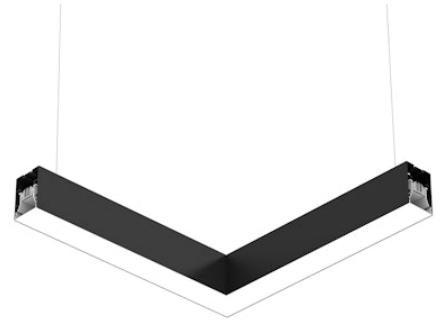

## In-Finity 70 Suspension Down Flat Corner 3000K General Lighting

Designed by FLOS Architectural, 2017

LED modular system for suspended installation, including LED luminaires, aluminum installation profile, and diffusers. Drivers included in lighting modules for 220-240V connection to mains or to other lighting modules. Suspension kit not included.