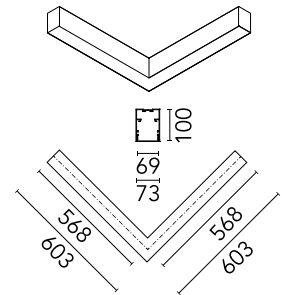

LED modular system for suspended installation, including LED luminaires, aluminum installation profile, and diffusers. Drivers included in lighting modules for 220-240V connection to mains or to other lighting modules. Suspension kit not included.

Are you a professional and your project needs consulting and support?

[BOOK AN APPOINTMENT](#)