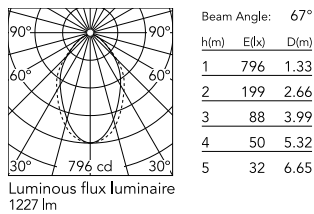

Physical

Colour	White
Trim	No
Orientation	Fixed
Length (mm)	845
Net weight (kg)	4.30
IP internal	20
IP external	20

Download

Mounting instructions [↓ ZIP](#)

Photometric Files

LDT / IES [↓ ZIP](#)

Technical Drawings

2D [↓ ZIP](#)

3D [↓ ZIP](#)

Schematic light drawing

Photometric

Lighting type	Direct
Light distribution	Asymmetric
CCT (K)	4000
CRI>	80
Beam angle C0-180 (°)	67
Beam angle C90-270 (°)	76

Electrical

Insulation class	I
Frequency (Hz)	50/60
Power supply	Integrated
Dimmable	Yes
Power supply type	Dimmable DALI 1
Emergency	No