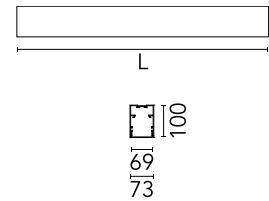

LED modular system for suspended installation, including LED luminaires, aluminum installation profile, and diffusers. Drivers included in lighting modules for 220-240V connection to mains or to other lighting modules. Suspension kit not included.