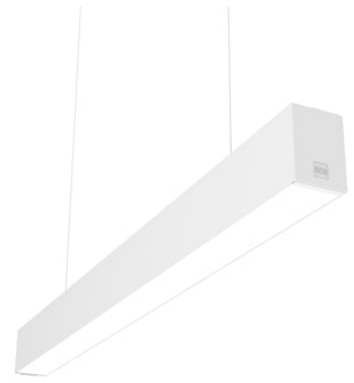

FLOS

N70D084U30BDA White

In-Finity 70 Suspension Down 4000K Micro-Prismatic Diffuser Dali

Designed by FLOS Architectural, 2017

LED modular system for suspended installation, including LED luminaires, aluminum installation profile, and diffusers. Drivers included in lighting modules for 220-240V connection to mains or to other lighting modules. Suspension kit not included.

Are you a professional and your project needs consulting and support?

[BOOK AN APPOINTMENT](#)

Main specifications

Mounting	Suspension
Environments	Indoor dry location
Light source type	LED
Light sources included	Yes
LED type	Top LED
Lamp category	LED
Power (W)	20
Lumen Output (lm)	1227

Notes

Micro-Prismatic Diffuser: Highly efficient multilayer diffuser that, thanks to its unique micro-prismatic texture, provides a glare free UGR<19 light beam. / Emergency: Emergency Module available in all versions, length 1405 mm. In normal use, it uses the same power consumption as the standard In-Finity. In emergency use, it emits 10% of normal use during 3 hours. Endcaps: must be ordered separately. Consult Flos Architectural team for a configuration without end caps.

08.0113.00

500 mm micro-prismatic diffuser.
Highly efficient multilayer diffuser
that, thanks to its unique
microprismatic texture, provides
a glare free UGR<19 light beam