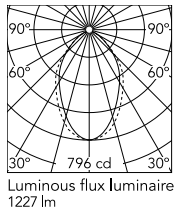

### Physical

Colour	Anodized Grey
Trim	No
Orientation	Fixed
Length (mm)	845
Net weight (kg)	4.30
IP internal	20
IP external	20

### Photometric Files

LDT / IES [↓ ZIP](#)

### Technical Drawings

2D [↓ ZIP](#)

3D [↓ ZIP](#)

## Schematic light drawing

Beam Angle: 67°

h(m)	E(lx)	D(m)
1	796	1.33
2	199	2.66
3	88	3.99
4	50	5.32
5	32	6.65