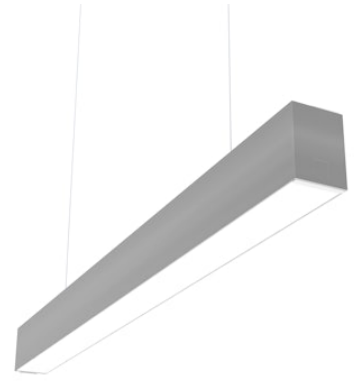

# FLOS

N70D084U02BDA Anodized Grey

## In-Finity 70 Suspension Down 4000K Micro-Prismatic Diffuser Dali

Designed by FLOS Architectural, 2017

LED modular system for suspended installation, including LED luminaires, aluminum installation profile, and diffusers. Drivers included in lighting modules for 220-240V connection to mains or to other lighting modules. Suspension kit not included.

### Main specifications

Mounting	Suspension
Environments	Indoor dry location
Light source type	LED
Light sources included	Yes
LED type	Top LED
Lamp category	LED
Power (W)	20
Lumen Output (lm)	1227

### Physical

Colour	Anodized Grey
Trim	No
Orientation	Fixed
Length (mm)	845
Net weight (kg)	4.30
IP internal	20
IP external	20