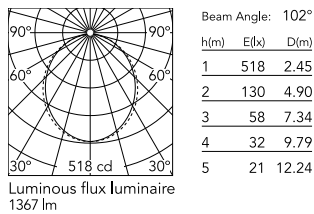

Physical

Colour	White
Trim	No
Orientation	Fixed
Length (mm)	565
Net weight (kg)	3.60
IP internal	20
IP external	20

Download

Mounting instructions [↓ ZIP](#)

Photometric Files

LDT / IES [↓ ZIP](#)

Technical Drawings

2D [↓ ZIP](#)

3D [↓ ZIP](#)

Schematic light drawing

Photometric

Lighting type	Direct
Light distribution	Asymmetric
CCT (K)	4000
CRI>	80
Beam angle C0-180 (°)	102
Beam angle C90-270 (°)	106

Electrical

Insulation class	I
Frequency (Hz)	50/60
Power supply	Integrated
Dimmable	No
Power supply type	Non Dimmable
Emergency	No