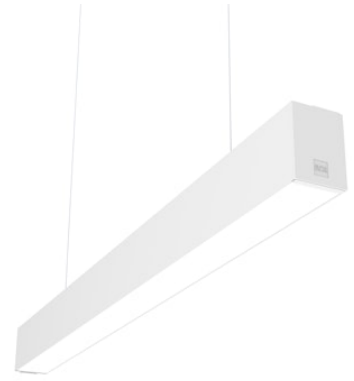

FLOS

N70D054G30B White

In-Finity 70 Suspension Down 4000K General Lighting

Designed by FLOS Architectural, 2017

LED modular system for suspended installation, including LED luminaires, aluminum installation profile, and diffusers. Drivers included in lighting modules for 220-240V connection to mains or to other lighting modules. Suspension kit not included.

Are you a professional and your project needs consulting and support?

[BOOK AN APPOINTMENT](#)

Main specifications

Mounting	Suspension
Environments	Indoor dry location
Light source type	LED
Light sources included	Yes
LED type	Top LED
Lamp category	LED
Power (W)	13
Lumen Output (lm)	1367

Physical

Colour	White
Trim	No
Orientation	Fixed
Length (mm)	565
Net weight (kg)	3.60
IP internal	20
IP external	20

Download

Mounting instructions [↓ ZIP](#)

Photometric Files

LDT / IES [↓ ZIP](#)

Technical Drawings

Notes

Opal Diffuser: Diffuse, glare free and uniform lighting throughout the room. /
Emergency: Emergency Module available in all versions, length 1405 mm. In normal use, it uses the same power consumption as the standard In-Finity. In emergency use, it emits 10% of normal use during 3 hours. Endcaps: must be ordered separately. Consult Flos Architectural team for a configuration without end caps.