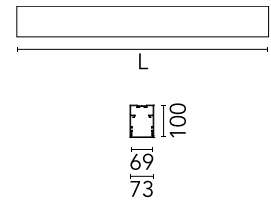

LED modular system for suspended installation, including LED luminaires, aluminum installation profile, and diffusers. Drivers included in lighting modules for 220-240V connection to mains or to other lighting modules. Suspension kit not included.