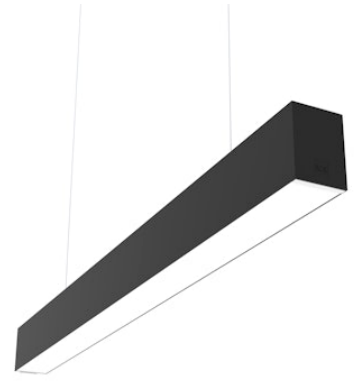

# FLOS

■ N70D054G14B Black

## In-Finity 70 Suspension Down 4000K General Lighting

Designed by FLOS Architectural, 2017

LED modular system for suspended installation, including LED luminaires, aluminum installation profile, and diffusers. Drivers included in lighting modules for 220-240V connection to mains or to other lighting modules. Suspension kit not included.