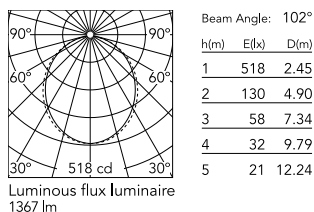

Schematic light drawing

Photometric

Lighting type	Direct
Light distribution	Asymmetric
CCT (K)	4000
CRI>	80
Beam angle C0-180 (°)	102
Beam angle C90-270 (°)	106

Electrical

Insulation class	I
Frequency (Hz)	50/60
Power supply	Integrated
Dimmable	No
Power supply type	Non Dimmable
Emergency	No

Notes

Opal Diffuser: Diffuse, glare free and uniform lighting throughout the room. /
Emergency: Emergency Module available in all versions, length 1405 mm. In normal use, it uses the same power consumption as the standard In-Finity. In emergency use, it emits 10% of normal use during 3 hours. Endcaps: must be ordered separately. Consult Flos Architectural team for a configuration without end caps.