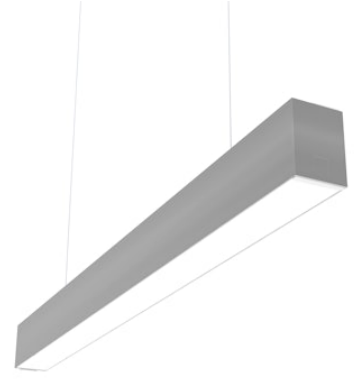

FLOS

N70D054G02B Anodized Grey

In-Finity 70 Suspension Down 4000K General Lighting

Designed by FLOS Architectural, 2017

LED modular system for suspended installation, including LED luminaires, aluminum installation profile, and diffusers. Drivers included in lighting modules for 220-240V connection to mains or to other lighting modules. Suspension kit not included.

Are you a professional and your project needs consulting and support?

[BOOK AN APPOINTMENT](#)

Main specifications

Mounting	Suspension
Environments	Indoor dry location
Light source type	LED
Light sources included	Yes
LED type	Top LED
Lamp category	LED
Power (W)	13
Lumen Output (lm)	1367

Physical

Colour	Anodized Grey
Trim	No
Orientation	Fixed
Length (mm)	565
Net weight (kg)	3.60
IP internal	20
IP external	20

Download

Mounting instructions [↓ ZIP](#)

Photometric Files

LDT / IES [↓ ZIP](#)

Technical Drawings

Notes

Opal Diffuser: Diffuse, glare free and uniform lighting throughout the room. /
Emergency: Emergency Module available in all versions, length 1405 mm. In normal use, it uses the same power consumption as the standard In-Finity. In emergency use, it emits 10% of normal use during 3 hours. Endcaps: must be ordered separately. Consult Flos Architectural team for a configuration without end caps.