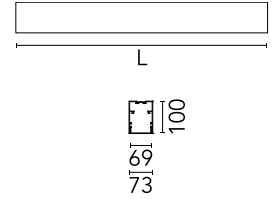

LED modular system for suspended installation, including LED luminaires, aluminum installation profile, and diffusers. Drivers included in lighting modules for 220-240V connection to mains or to other lighting modules. Suspension kit not included.