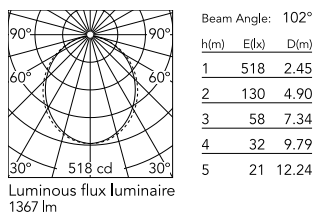

Physical

Colour	Anodized Grey
Trim	No
Orientation	Fixed
Length (mm)	565
Net weight (kg)	3.60
IP internal	20
IP external	20

Download

Mounting instructions [↓ ZIP](#)

Photometric Files

LDT / IES [↓ ZIP](#)

Technical Drawings

2D [↓ ZIP](#)

3D [↓ ZIP](#)

Schematic light drawing

Photometric

Lighting type	Direct
Light distribution	Asymmetric
CCT (K)	4000
CRI>	80
Beam angle C0-180 (°)	102
Beam angle C90-270 (°)	106

Electrical

Insulation class	I
Frequency (Hz)	50/60
Power supply	Integrated
Dimmable	No
Power supply type	Non Dimmable
Emergency	No