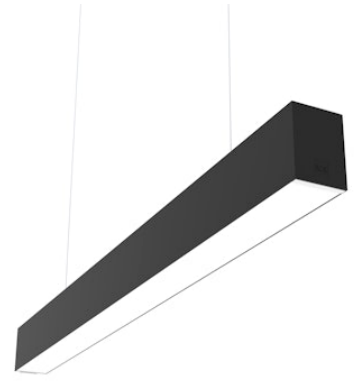

FLOS

■ N70D084G14BDA Black

In-Finity 70 Suspension Down 4000K General Lighting Dali

Designed by FLOS Architectural, 2017

LED modular system for suspended installation, including LED luminaires, aluminum installation profile, and diffusers. Drivers included in lighting modules for 220-240V connection to mains or to other lighting modules. Suspension kit not included.

Are you a professional and your project needs consulting and support?

[BOOK AN APPOINTMENT](#)

Main specifications

Mounting	Suspension
Environments	Indoor dry location
Light source type	LED
Light sources included	Yes
LED type	Top LED
Lamp category	LED
Power (W)	20
Lumen Output (lm)	2050

Physical

Colour	Black
Trim	No
Orientation	Fixed
Length (mm)	845
Net weight (kg)	4.30
IP internal	20
IP external	20

Download

Mounting instructions [↓ ZIP](#)

Photometric Files

LDT / IES [↓ ZIP](#)

Technical Drawings