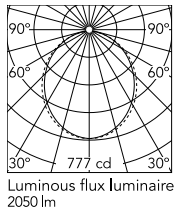

Physical

Colour	Black
Trim	No
Orientation	Fixed
Length (mm)	845
Net weight (kg)	4.30
IP internal	20
IP external	20

Download

Mounting instructions [↓ ZIP](#)

Photometric Files

LDT / IES [↓ ZIP](#)

Technical Drawings

2D [↓ ZIP](#)

3D [↓ ZIP](#)

Schematic light drawing

Beam Angle: 102°

h(m)	E(lx)	D(m)
1	777	2.45
2	194	4.90
3	86	7.34
4	49	9.79
5	31	12.24

Photometric

Lighting type	Direct
Light distribution	Asymmetric
CCT (K)	4000
CRI>	80
Beam angle C0-180 (°)	102
Beam angle C90-270 (°)	106