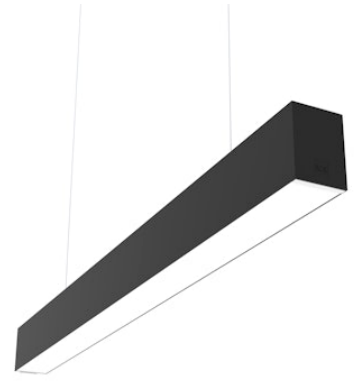

FLOS

■ N70D054G14BDA Black

In-Finity 70 Suspension Down 4000K General Lighting Dali

Designed by FLOS Architectural, 2017

LED modular system for suspended installation, including LED luminaires, aluminum installation profile, and diffusers. Drivers included in lighting modules for 220-240V connection to mains or to other lighting modules. Suspension kit not included.