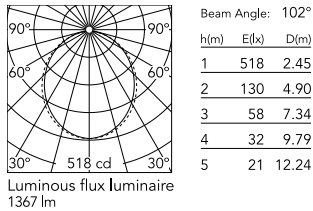

Physical

| | |
|-----------------|-------|
| Colour | Black |
| Trim | No |
| Orientation | Fixed |
| Length (mm) | 565 |
| Net weight (kg) | 3.60 |
| IP internal | 20 |
| IP external | 20 |

Download

Mounting instructions [↓ ZIP](#)

Photometric Files

LDT / IES [↓ ZIP](#)

Technical Drawings

2D [↓ ZIP](#)

3D [↓ ZIP](#)

Schematic light drawing

Photometric

| | |
|------------------------|------------|
| Lighting type | Direct |
| Light distribution | Asymmetric |
| CCT (K) | 4000 |
| CRI> | 80 |
| Beam angle C0-180 (°) | 102 |
| Beam angle C90-270 (°) | 106 |