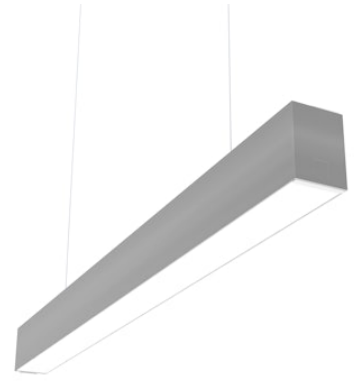

# FLOS

N70D054G02BDA Anodized Grey

## In-Finity 70 Suspension Down 4000K General Lighting Dali

Designed by FLOS Architectural, 2017

LED modular system for suspended installation, including LED luminaires, aluminum installation profile, and diffusers. Drivers included in lighting modules for 220-240V connection to mains or to other lighting modules. Suspension kit not included.

### Physical

Colour	Anodized Grey
Trim	No
Orientation	Fixed
Length (mm)	565
Net weight (kg)	3.60
IP internal	20
IP external	20