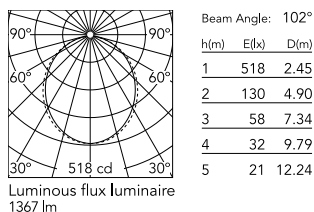

Schematic light drawing

Photometric

Lighting type	Direct
Light distribution	Asymmetric
CCT (K)	4000
CRI>	80
Beam angle C0-180 (°)	102
Beam angle C90-270 (°)	106

Electrical

Insulation class	I
Frequency (Hz)	50/60
Power supply	Integrated
Dimmable	Yes
Power supply type	Dimmable DALI 1
Emergency	No

Notes

Opal Diffuser: Diffuse, glare free and uniform lighting throughout the room. /
Emergency: Emergency Module available in all versions, length 1405 mm. In normal use, it uses the same power consumption as the standard In-Finity. In emergency use, it emits 10% of normal use during 3 hours. Endcaps: must be ordered separately. Consult Flos Architectural team for a configuration without end caps.