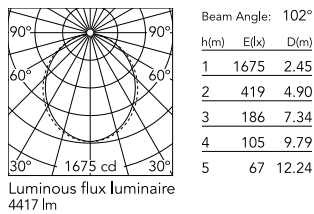

Physical

Colour	Black
Trim	No
Orientation	Fixed
Length (mm)	1970
Net weight (kg)	8.10
IP internal	20
IP external	20

Download

Mounting instructions [↓ ZIP](#)

Photometric Files

LDT / IES [↓ ZIP](#)

Technical Drawings

2D [↓ ZIP](#)

3D [↓ ZIP](#)

Schematic light drawing

Photometric

Lighting type	Direct
Light distribution	Asymmetric
CCT (K)	3000
CRI>	80
Beam angle C0-180 (°)	102
Beam angle C90-270 (°)	106

Electrical

Insulation class	I
Frequency (Hz)	50/60
Power supply	Integrated
Dimmable	No
Power supply type	Non Dimmable
Emergency	No