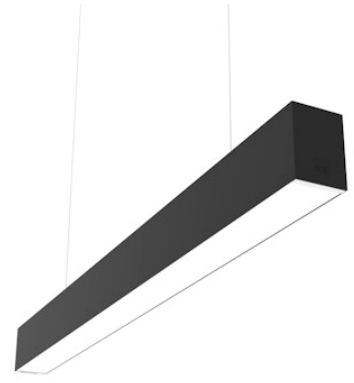

FLOS

■ N70D193G14B Black

In-Finity 70 Suspension Down 3000K General Lighting

Designed by FLOS Architectural, 2017

LED modular system for suspended installation, including LED luminaires, aluminum installation profile, and diffusers. Drivers included in lighting modules for 220-240V connection to mains or to other lighting modules. Suspension kit not included.

Are you a professional and your project needs consulting and support?

[BOOK AN APPOINTMENT](#)

Main specifications

Mounting	Suspension
Environments	Indoor dry location
Light source type	LED
Light sources included	Yes
LED type	Top LED
Lamp category	LED
Power (W)	46
Lumen Output (lm)	4417

Physical

Colour	Black
Trim	No
Orientation	Fixed
Length (mm)	1970
Net weight (kg)	8.10
IP internal	20
IP external	20

Download

Mounting instructions [↓ ZIP](#)

Photometric Files

LDT / IES [↓ ZIP](#)

Technical Drawings