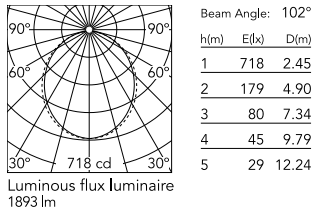

Physical

Colour	Anodized Grey
Trim	No
Orientation	Fixed
Length (mm)	845
Net weight (kg)	4.30
IP internal	20
IP external	20

Download

Mounting instructions [↓ ZIP](#)

Photometric Files

LDT / IES [↓ ZIP](#)

Technical Drawings

2D [↓ ZIP](#)

3D [↓ ZIP](#)

Schematic light drawing

Photometric

Lighting type	Direct
Light distribution	Asymmetric
CCT (K)	3000
CRI>	80
Beam angle C0-180 (°)	102
Beam angle C90-270 (°)	106

Electrical

Insulation class	I
Frequency (Hz)	50/60
Power supply	Integrated
Dimmable	No
Power supply type	Non Dimmable
Emergency	No