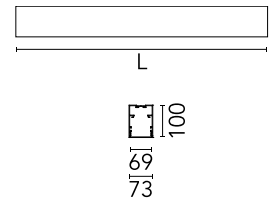

LED modular system for suspended installation, including LED luminaires, aluminum installation profile, and diffusers. Drivers included in lighting modules for 220-240V connection to mains or to other lighting modules. Suspension kit not included.