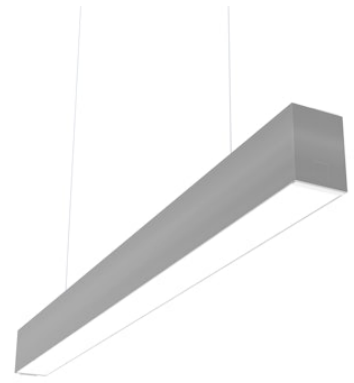

FLOS

N70D083G02B Anodized Grey

In-Finity 70 Suspension Down 3000K General Lighting

Designed by FLOS Architectural, 2017

LED modular system for suspended installation, including LED luminaires, aluminum installation profile, and diffusers. Drivers included in lighting modules for 220-240V connection to mains or to other lighting modules. Suspension kit not included.

Are you a professional and your project needs consulting and support?

[BOOK AN APPOINTMENT](#)

Main specifications

Mounting	Suspension
Environments	Indoor dry location
Light source type	LED
Light sources included	Yes
LED type	Top LED
Lamp category	LED
Power (W)	20
Lumen Output (lm)	1893

Physical

Colour	Anodized Grey
Trim	No
Orientation	Fixed
Length (mm)	845
Net weight (kg)	4.30
IP internal	20
IP external	20

Download

Mounting instructions [↓ ZIP](#)

Photometric Files

LDT / IES [↓ ZIP](#)

Technical Drawings

Notes

Opal Diffuser: Diffuse, glare free and uniform lighting throughout the room. /
Emergency: Emergency Module available in all versions, length 1405 mm. In normal use, it uses the same power consumption as the standard In-Finity. In emergency use, it emits 10% of normal use during 3 hours. Endcaps: must be ordered separately. Consult Flos Architectural team for a configuration without end caps.