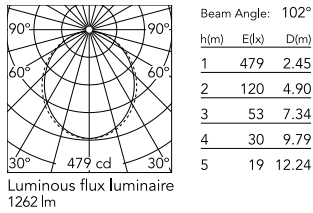

Schematic light drawing

Photometric

Lighting type	Direct
Light distribution	Asymmetric
CCT (K)	3000
CRI>	80
Beam angle C0-180 (°)	102
Beam angle C90-270 (°)	106

Electrical

Insulation class	I
Frequency (Hz)	50/60
Power supply	Integrated
Dimmable	No
Power supply type	Non Dimmable
Emergency	No

Notes

Opal Diffuser: Diffuse, glare free and uniform lighting throughout the room. /
Emergency: Emergency Module available in all versions, length 1405 mm. In normal use, it uses the same power consumption as the standard In-Finity. In emergency use, it emits 10% of normal use during 3 hours. Endcaps: must be ordered separately. Consult Flos Architectural team for a configuration without end caps.