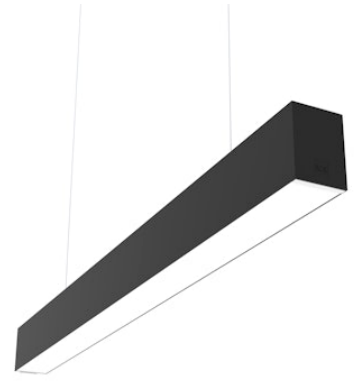

FLOS

■ N70D053G14B Black

In-Finity 70 Suspension Down 3000K General Lighting

Designed by FLOS Architectural, 2017

LED modular system for suspended installation, including LED luminaires, aluminum installation profile, and diffusers. Drivers included in lighting modules for 220-240V connection to mains or to other lighting modules. Suspension kit not included.

Are you a professional and your project needs consulting and support?

[BOOK AN APPOINTMENT](#)

Main specifications

Mounting	Suspension
Environments	Indoor dry location
Light source type	LED
Light sources included	Yes
LED type	Top LED
Lamp category	LED
Power (W)	13
Lumen Output (lm)	1262

Physical

Colour	Black
Trim	No
Orientation	Fixed
Length (mm)	565
Net weight (kg)	3.60
IP internal	20
IP external	20

Download

Mounting instructions [↓ ZIP](#)

Photometric Files

LDT / IES [↓ ZIP](#)

Technical Drawings