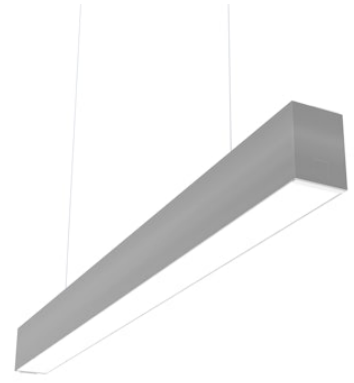

FLOS

N70D053G02B Anodized Grey

In-Finity 70 Suspension Down 3000K General Lighting

Designed by FLOS Architectural, 2017

LED modular system for suspended installation, including LED luminaires, aluminum installation profile, and diffusers. Drivers included in lighting modules for 220-240V connection to mains or to other lighting modules. Suspension kit not included.

Are you a professional and your project needs consulting and support?

[BOOK AN APPOINTMENT](#)

Main specifications

Mounting	Suspension
Environments	Indoor dry location
Light source type	LED
Light sources included	Yes
LED type	Top LED
Lamp category	LED
Power (W)	13
Lumen Output (lm)	1262

Physical

Colour	Anodized Grey
Trim	No
Orientation	Fixed
Length (mm)	565
Net weight (kg)	3.60
IP internal	20
IP external	20

Download

Mounting instructions [↓ ZIP](#)

Photometric Files

LDT / IES [↓ ZIP](#)

Technical Drawings

Notes

Opal Diffuser: Diffuse, glare free and uniform lighting throughout the room. /
Emergency: Emergency Module available in all versions, length 1405 mm. In normal use, it uses the same power consumption as the standard In-Finity. In emergency use, it emits 10% of normal use during 3 hours. Endcaps: must be ordered separately. Consult Flos Architectural team for a configuration without end caps.