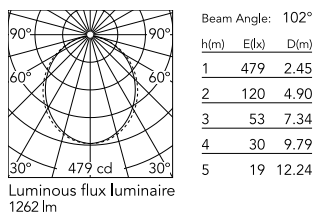

Physical

Colour	Anodized Grey
Trim	No
Orientation	Fixed
Length (mm)	565
Net weight (kg)	3.60
IP internal	20
IP external	20

Download

Mounting instructions [↓ ZIP](#)

Photometric Files

LDT / IES [↓ ZIP](#)

Technical Drawings

2D [↓ ZIP](#)

3D [↓ ZIP](#)

Schematic light drawing

Photometric

Lighting type	Direct
Light distribution	Asymmetric
CCT (K)	3000
CRI>	80
Beam angle C0-180 (°)	102
Beam angle C90-270 (°)	106

Electrical

Insulation class	I
Frequency (Hz)	50/60
Power supply	Integrated
Dimmable	No
Power supply type	Non Dimmable
Emergency	No