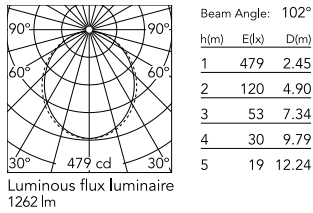

Physical

Colour	White
Trim	No
Orientation	Fixed
Length (mm)	565
Net weight (kg)	3.60
IP internal	20
IP external	20

Download

Mounting instructions [↓ ZIP](#)

Photometric Files

LDT / IES [↓ ZIP](#)

Technical Drawings

2D [↓ ZIP](#)

3D [↓ ZIP](#)

Schematic light drawing

Photometric

Lighting type	Direct
Light distribution	Asymmetric
CCT (K)	3000
CRI>	80
Beam angle C0-180 (°)	102
Beam angle C90-270 (°)	106

Electrical

Insulation class	I
Frequency (Hz)	50/60
Power supply	Integrated
Dimmable	Yes
Power supply type	Dimmable DALI 1
Emergency	No