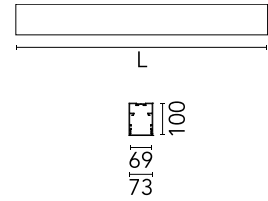

LED modular system for suspended installation, including LED luminaires, aluminum installation profile, and diffusers. Drivers included in lighting modules for 220-240V connection to mains or to other lighting modules. Suspension kit not included.