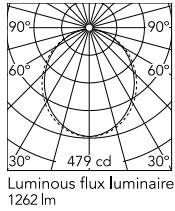

Physical

Colour	Black
Trim	No
Orientation	Fixed
Length (mm)	565
Net weight (kg)	3.60
IP internal	20
IP external	20

Download

Mounting instructions [↓ ZIP](#)

Photometric Files

LDT / IES [↓ ZIP](#)

Technical Drawings

2D [↓ ZIP](#)

3D [↓ ZIP](#)

Schematic light drawing

Beam Angle: 102°

h(m)	E(lx)	D(m)
1	479	2.45
2	120	4.90
3	53	7.34
4	30	9.79
5	19	12.24

Photometric

Lighting type	Direct
Light distribution	Asymmetric
CCT (K)	3000
CRI>	80
Beam angle C0-180 (°)	102
Beam angle C90-270 (°)	106