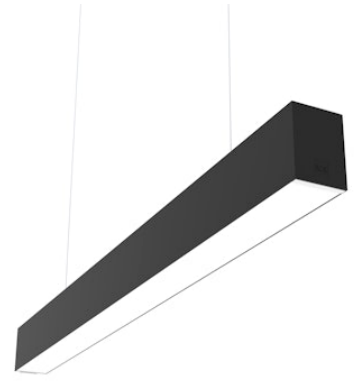

FLOS

■ N70D053G14BDA Black

In-Finity 70 Suspension Down 3000K General Lighting Dali

Designed by FLOS Architectural, 2017

LED modular system for suspended installation, including LED luminaires, aluminum installation profile, and diffusers. Drivers included in lighting modules for 220-240V connection to mains or to other lighting modules. Suspension kit not included.

Are you a professional and your project needs consulting and support?

[BOOK AN APPOINTMENT](#)

Main specifications

Mounting	Suspension
Environments	Indoor dry location
Light source type	LED
Light sources included	Yes
LED type	Top LED
Lamp category	LED
Power (W)	13
Lumen Output (lm)	1262

Physical

Colour	Black
Trim	No
Orientation	Fixed
Length (mm)	565
Net weight (kg)	3.60
IP internal	20
IP external	20

Download

Mounting instructions [↓ ZIP](#)

Photometric Files

LDT / IES [↓ ZIP](#)

Technical Drawings